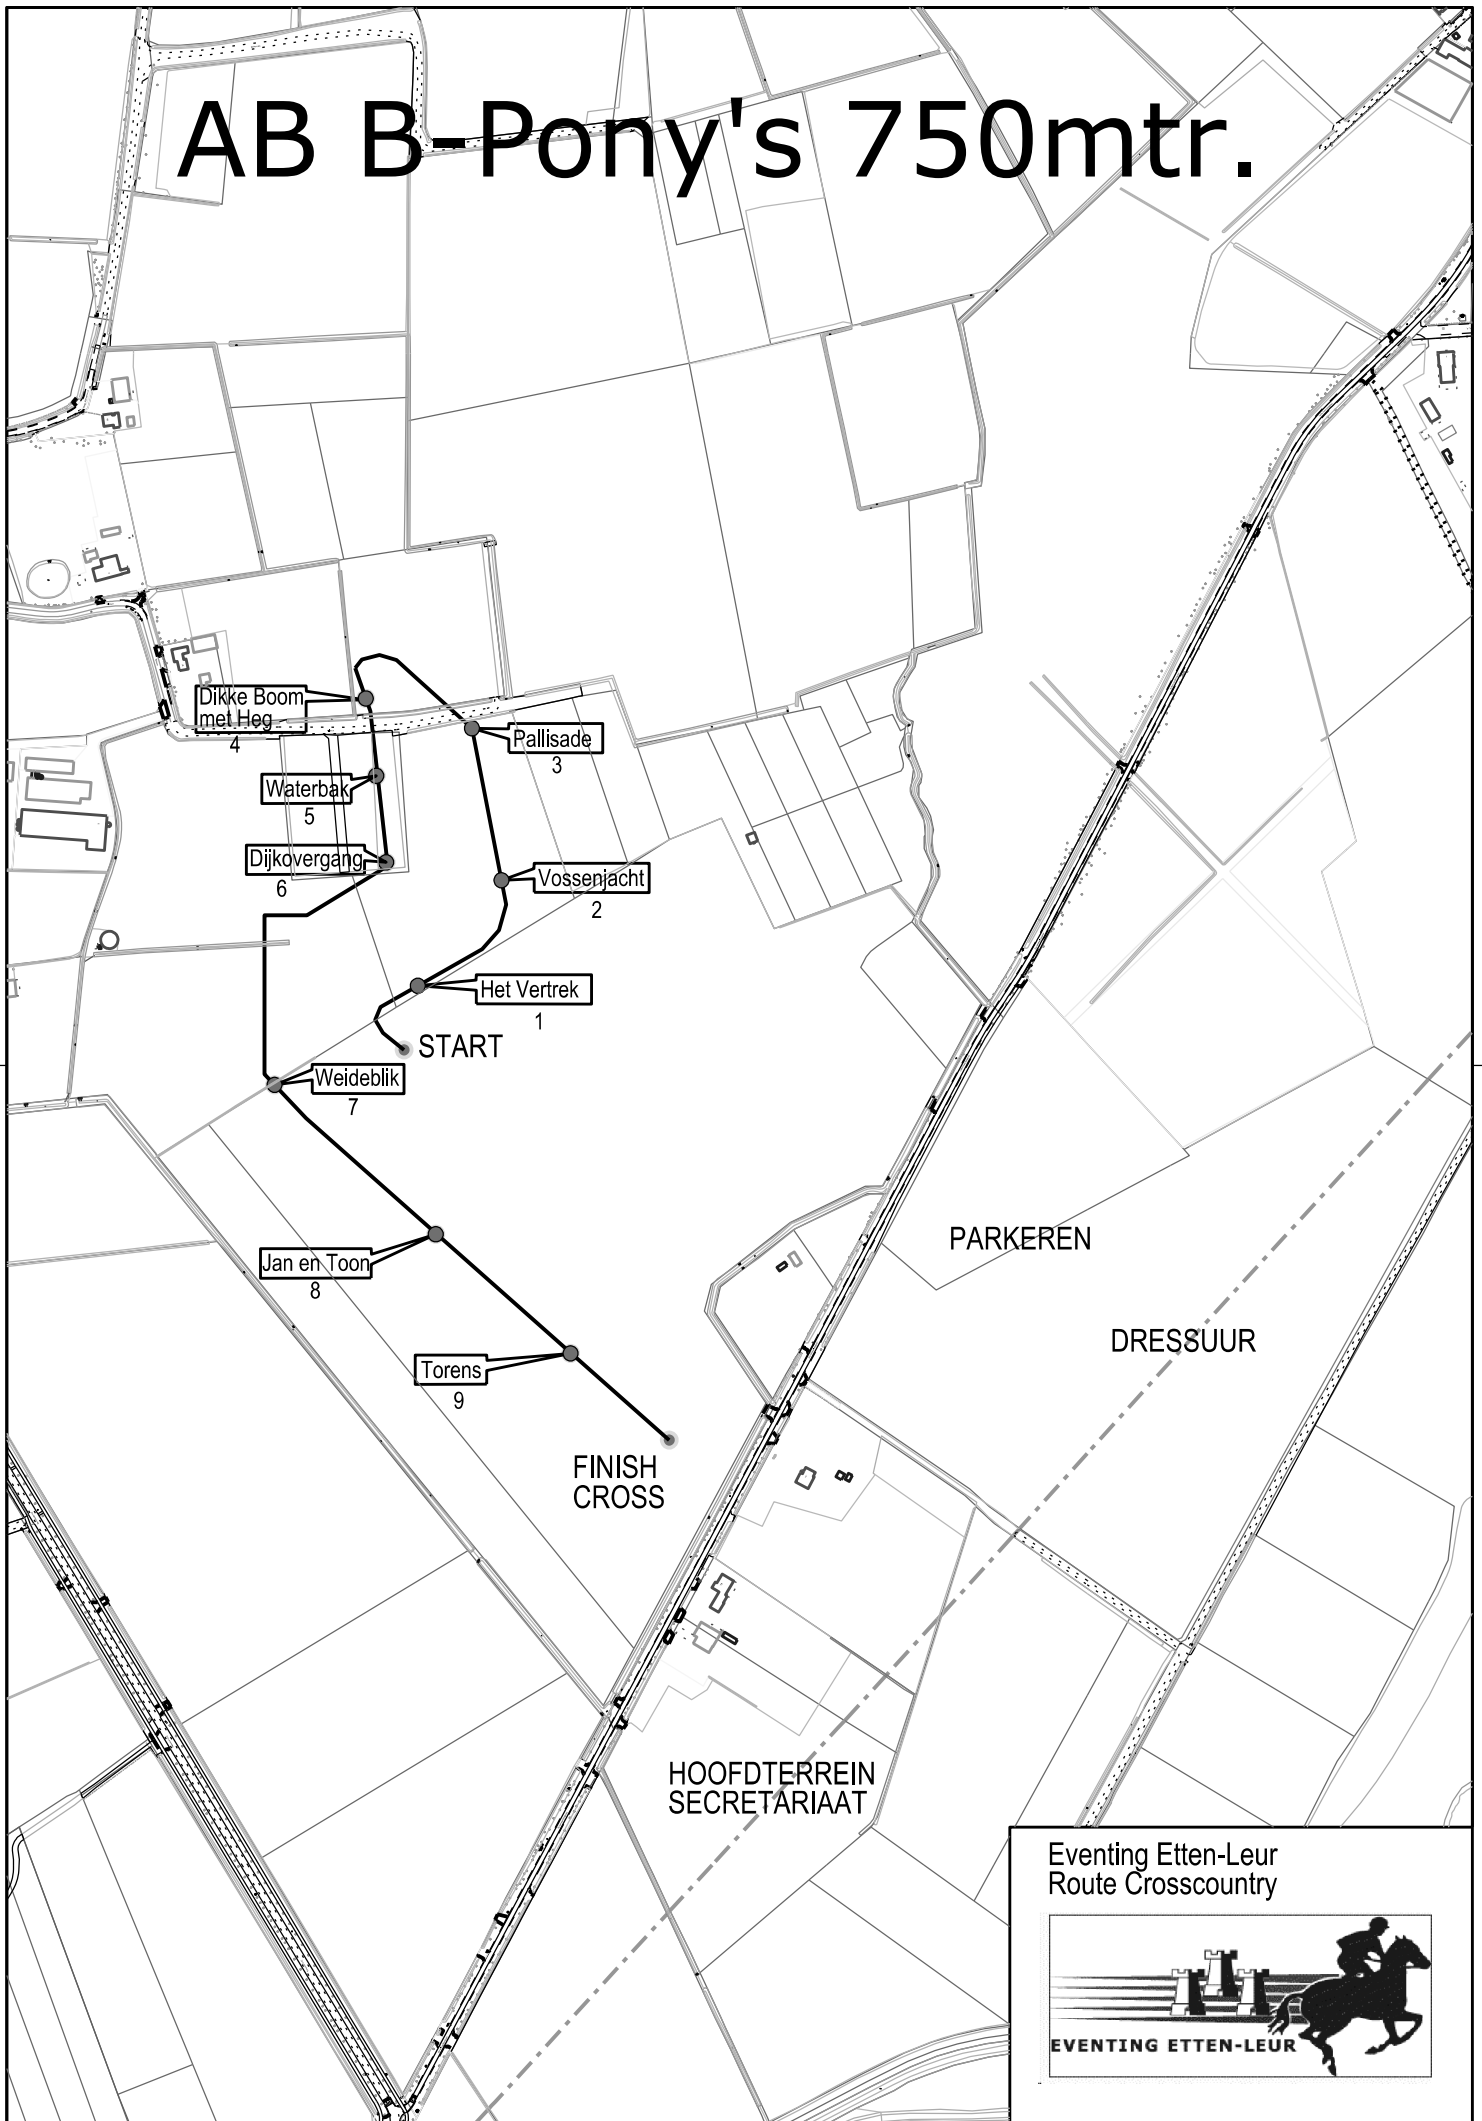

# AB B-Pony's 750mtr.

Eventing Etten-Leur  
Route Crosscountry